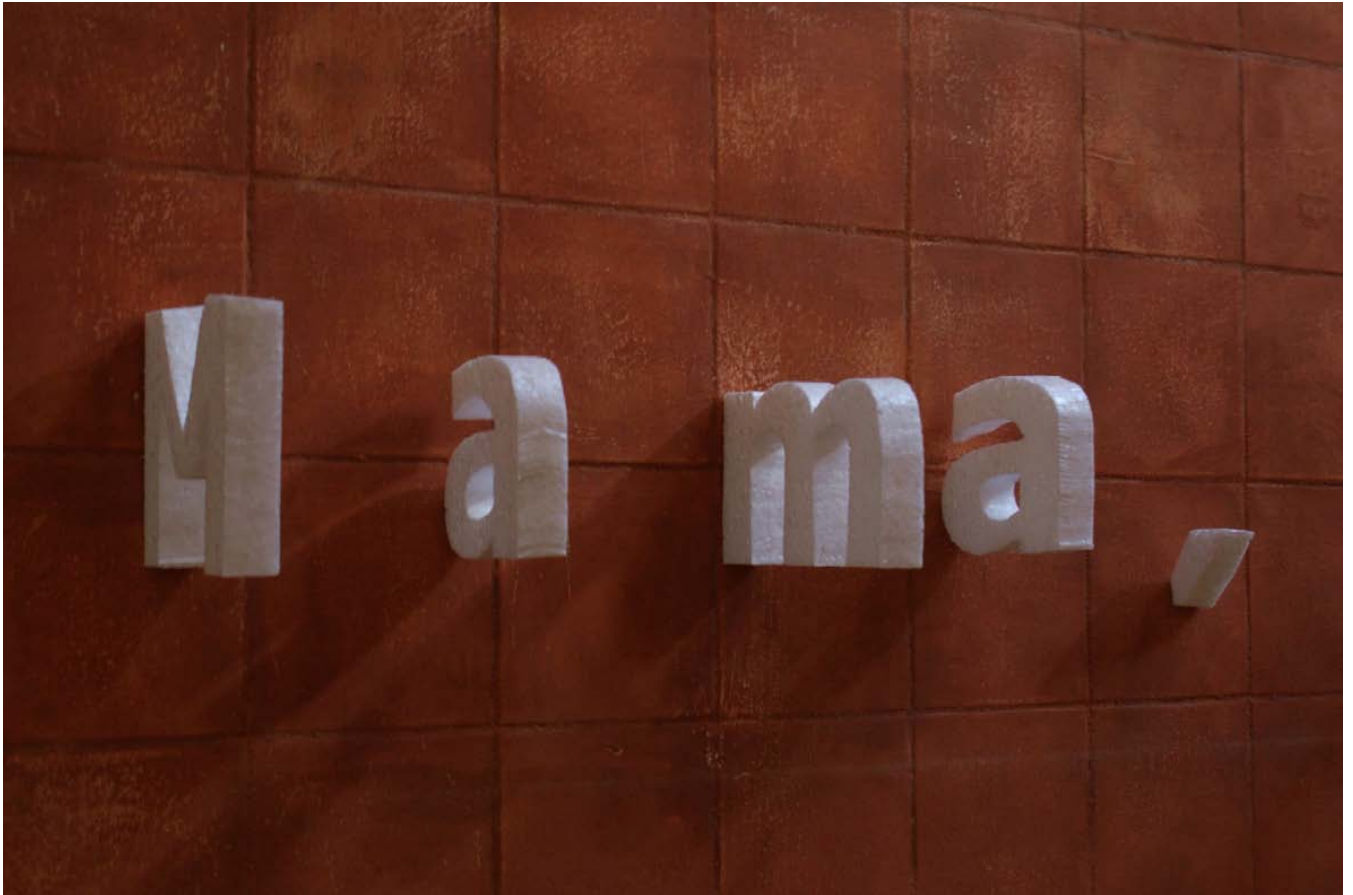

Text installation (2011)
418 letters, cut EPS, 400 x 1300 cm.
Exhibition 'Straight from the Horse's Mouth', Tilburg 2011

Text installation (2011)

Text installation (2011)